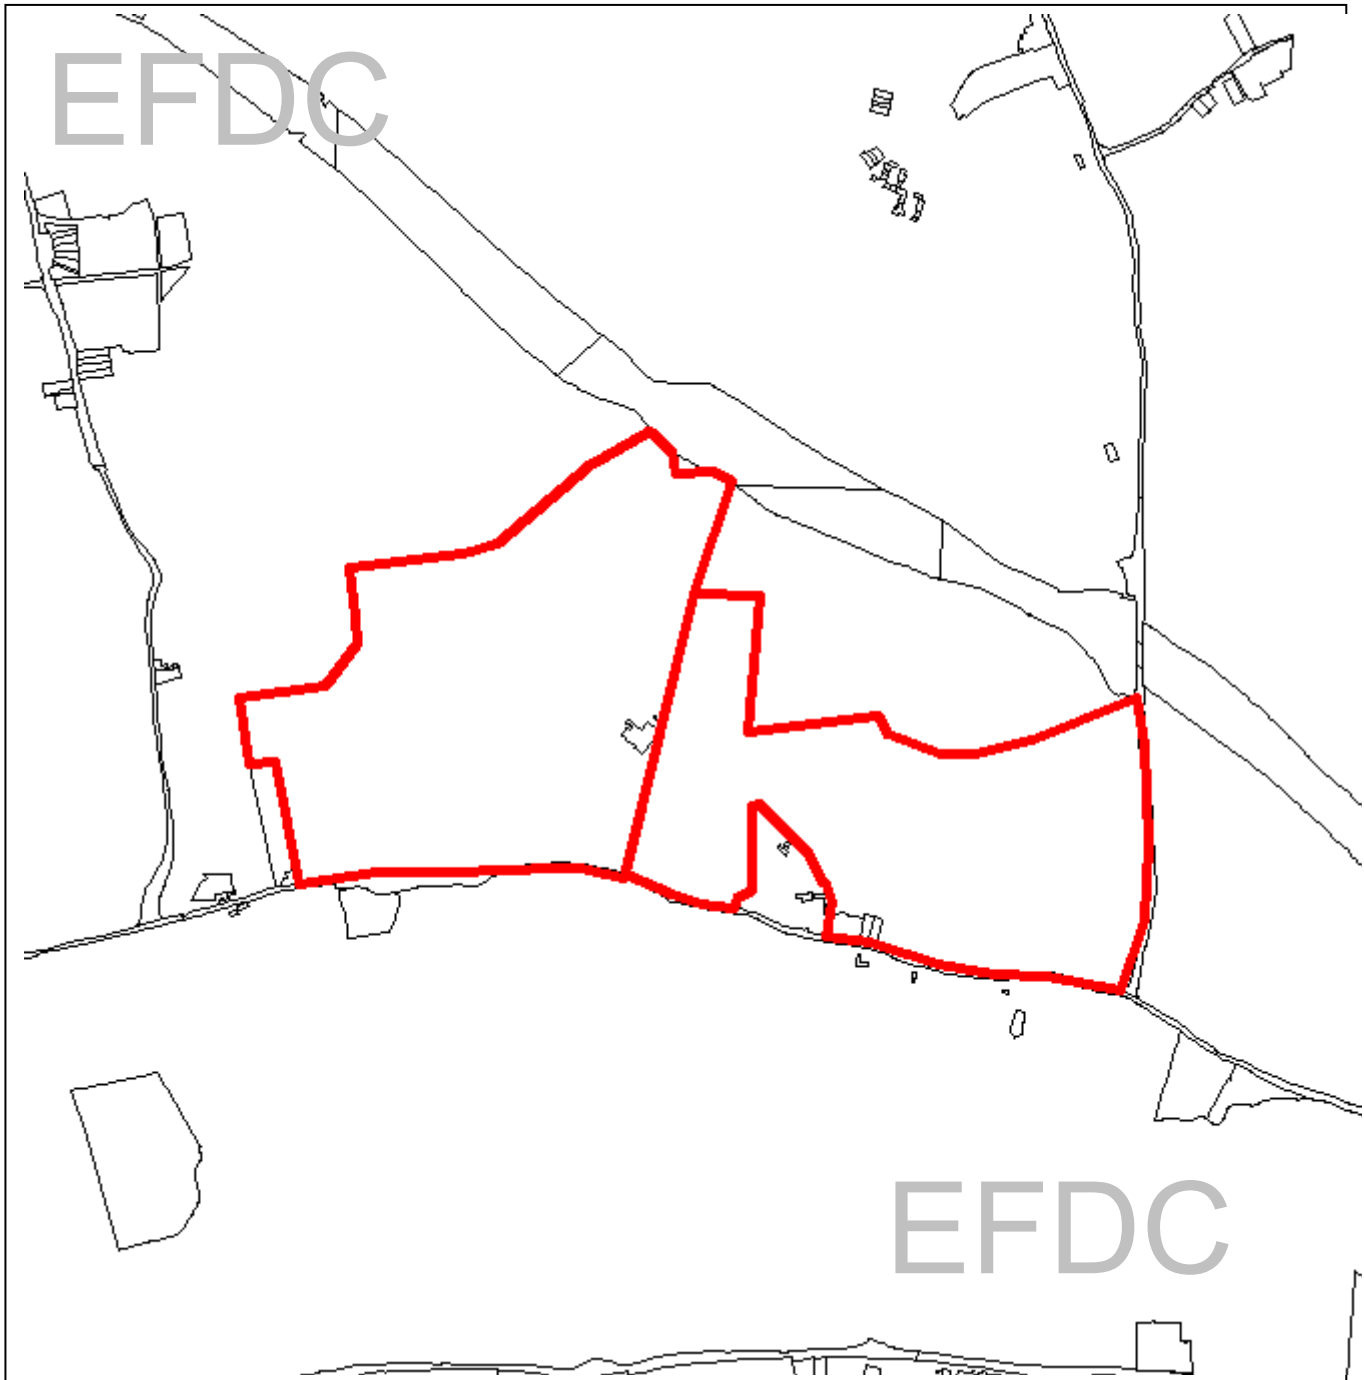

Epping Forest District Council

Agenda Item Number

Unauthorised reproduction infringes
Crown Copyright and may lead to
prosecution or civil proceedings.

Contains Ordnance Survey Data. ©
Crown Copyright 2013 EFDC License No:
100018534

Contains Royal Mail Data. © Royal Mail
Copyright & Database Right 2013

Application Number:	EPF/0232/16
Site Name:	Abridge Golf and Country Club, Epping Lane, Stapleford Tawney, RM4 1ST
Scale of Plot:	1/12250